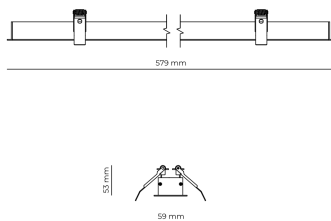

Ripple	3 %
Inrush current	8 A
Inrush time	48 μs
Optical system	Lenses
Optical part material	PMMA
Housing material	Aluminium
Surface finish	Powder coated
Width	59,00 cm
Height	53,00 cm
Length	579,00 cm
Weight	1,00 kg
Service lifetime (L80 B10)	50 000 h
Warranty	5 years

### Dimensions