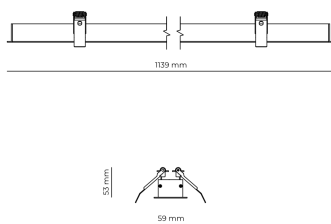

Ripple	3 %
Inrush current	8 A
Inrush time	48 μs
Optical system	Lenses
Optical part material	PMMA
Housing material	Aluminium
Surface finish	Powder coated
Width	59.00 cm
Height	53.00 cm
Length	1,139.00 cm
Weight	1.00 kg
Service lifetime (L80 B10)	50 000 h
Warranty	5 years

### Dimensions