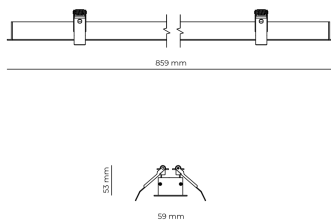

Ripple	3 %
Inrush current	8 A
Inrush time	48 μs
Optical system	Lenses
Optical part material	PMMA
Housing material	Aluminium
Surface finish	Powder coated
Width	59.00 cm
Height	53.00 cm
Length	859.00 cm
Weight	1.00 kg
Service lifetime (L80 B10)	50 000 h
Warranty	5 years

### Dimensions