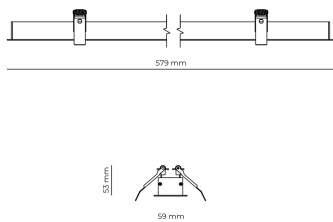

Technical datasheet

WORREC-579-M-830-1-50-BL

Product description

Premium recessed luminaire with precision optics for minimal glare. Ideal for offices, retail spaces and schools where light quality matters. Efficiency up to 141 lm/W, CRI up to 90+, selectable 50° or 80° distribution. Available with DALI control. Lifetime 50,000h, 5-year warranty. Modular sizes 579/859/1139 mm.

LED 220-240 V 50-60 Hz IP20  CE  UGR < 19

Product technical data

Mains voltage	220 - 240V AC, 50/60Hz
Connection method	Screw terminal
Dimming type	Non-dimmable
IP rating	20
Protection class	I
Ambient temperature	0 to +25 °C
Light source	LED
Rated luminous flux	2,685 lm
Connected load	22.56 W
Luminous efficacy	119.0 lm/W

Ripple	3 %
Inrush current	8 A
Inrush time	48 µs
Optical system	Lenses
Optical part material	PMMA
Housing material	Aluminium
Surface finish	Powder coated
Width	59.00 cm
Height	53.00 cm
Length	579.00 cm
Weight	1.00 kg
Service lifetime (L80 B10)	50 000 h
Warranty	5 years

Dimensions

Light distribution