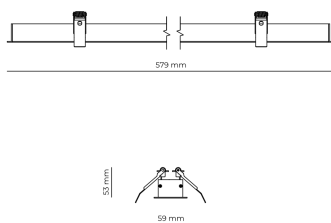

Technical datasheet

WORREC-579-S-950-1-80-WH

Product description

Premium recessed luminaire with precision optics for minimal glare. Ideal for offices, retail spaces and schools where light quality matters. Efficiency up to 141 lm/W, CRI up to 90+, selectable 50° or 80° distribution. Available with DALI control. Lifetime 50,000h, 5-year warranty. Modular sizes 579/859/1139 mm.

LED 220-240 V 50-60 Hz IP20  CE  UGR < 19

Product technical data

Mains voltage	220 - 240V AC, 50/60Hz
Connection method	Screw terminal
Dimming type	Non-dimmable
IP rating	20
Protection class	I
Ambient temperature	0 to +25 °C
Light source	LED
Rated luminous flux	2,264 lm
Connected load	19.36 W
Luminous efficacy	116.9 lm/W

Ripple	3 %
Inrush current	8 A
Inrush time	48 μs
Optical system	Lenses
Optical part material	PMMA
Housing material	Aluminium
Surface finish	Powder coated
Width	59,00 cm
Height	53,00 cm
Length	579,00 cm
Weight	1,00 kg
Service lifetime (L80 B10)	50 000 h
Warranty	5 years

Dimensions

Light distribution