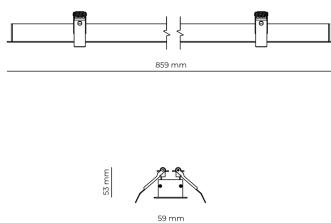

Technical datasheet

WORREC-859-S-850-1-80-WH

Product description

Premium recessed luminaire with precision optics for minimal glare. Ideal for offices, retail spaces and schools where light quality matters. Efficiency up to 141 lm/W, CRI up to 90+, selectable 50° or 80° distribution. Available with DALI control. Lifetime 50,000h, 5-year warranty. Modular sizes 579/859/1139 mm.

LED 220-240 V 50-60 Hz IP20  CE  UGR < 19

Product technical data

Mains voltage	220 - 240V AC, 50/60Hz
Connection method	Screw terminal
Dimming type	Non-dimmable
IP rating	20
Protection class	I
Ambient temperature	0 to +25 °C
Light source	LED
Rated luminous flux	3,585 lm
Connected load	26.43 W
Luminous efficacy	135.6 lm/W

Ripple	3 %
Inrush current	8 A
Inrush time	48 μs
Optical system	Lenses
Optical part material	PMMA
Housing material	Aluminium
Surface finish	Powder coated
Width	59,00 cm
Height	53,00 cm
Length	859,00 cm
Weight	1,00 kg
Service lifetime (L80 B10)	50 000 h
Warranty	5 years

Dimensions

Light distribution