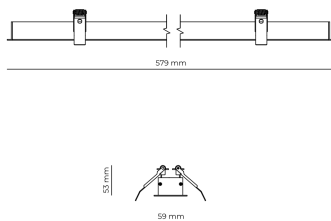

Technical datasheet

WORREC-579-S-850-1-80-WH

Product description

Premium recessed luminaire with precision optics for minimal glare. Ideal for offices, retail spaces and schools where light quality matters. Efficiency up to 141 lm/W, CRI up to 90+, selectable 50° or 80° distribution. Available with DALI control. Lifetime 50,000h, 5-year warranty. Modular sizes 579/859/1139 mm.

LED 220-240 V 50-60 Hz IP20  CE  UGR < 19

Product technical data

Mains voltage	220 - 240V AC, 50/60Hz
Connection method	Screw terminal
Dimming type	Non-dimmable
IP rating	20
Protection class	I
Ambient temperature	0 to +25 °C
Light source	LED
Rated luminous flux	2,390 lm
Connected load	17.99 W
Luminous efficacy	132.9 lm/W

Ripple	3 %
Inrush current	8 A
Inrush time	48 μs
Optical system	Lenses
Optical part material	PMMA
Housing material	Aluminium
Surface finish	Powder coated
Width	59,00 cm
Height	53,00 cm
Length	579,00 cm
Weight	1,00 kg
Service lifetime (L80 B10)	50 000 h
Warranty	5 years

Dimensions

Light distribution