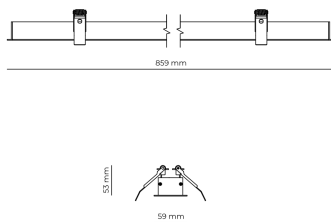

Technical datasheet

WORREC-859-S-840-1-80-BL

Product description

Premium recessed luminaire with precision optics for minimal glare. Ideal for offices, retail spaces and schools where light quality matters. Efficiency up to 141 lm/W, CRI up to 90+, selectable 50° or 80° distribution. Available with DALI control. Lifetime 50,000h, 5-year warranty. Modular sizes 579/859/1139 mm.

LED 220-240 V 50-60 Hz IP20  CE  UGR < 19

Product technical data

Mains voltage	220 - 240V AC, 50/60Hz	Ripple	3 %
Connection method	Screw terminal	Inrush current	8 A
Dimming type	Non-dimmable	Inrush time	48 μs
IP rating	20	Optical system	Lenses
Protection class	I	Optical part material	PMMA
Ambient temperature	0 to +25 °C	Housing material	Aluminium
Light source	LED	Surface finish	Powder coated
Rated luminous flux	3,585 lm	Width	59.00 cm
Connected load	26.43 W	Height	53.00 cm
Luminous efficacy	135.6 lm/W	Length	859.00 cm
		Weight	1.00 kg
		Service lifetime (L80 B10)	50 000 h
		Warranty	5 years

Dimensions

Light distribution