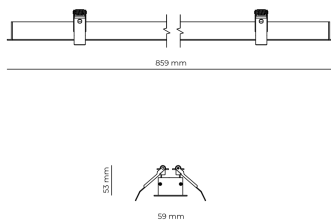

Technical datasheet

WORREC-859-S-840-1-80-BL

Product description

Premium recessed luminaire with precision optics for minimal glare. Ideal for offices, retail spaces and schools where light quality matters. Efficiency up to 141 lm/W, CRI up to 90+, selectable 50° or 80° distribution. Available with DALI control. Lifetime 50,000h, 5-year warranty. Modular sizes 579/859/1139 mm.

LED 220-240 V 50-60 Hz IP20  CE  UGR < 19

Product technical data

Mains voltage	220 - 240V AC, 50/60Hz
Connection method	Screw terminal
Dimming type	Non-dimmable
IP rating	20
Protection class	I
Ambient temperature	0 to +25 °C
Light source	LED
Rated luminous flux	3,585 lm
Connected load	26.43 W
Luminous efficacy	135.6 lm/W

Ripple	3 %
Inrush current	8 A
Inrush time	48 μs
Optical system	Lenses
Optical part material	PMMA
Housing material	Aluminium
Surface finish	Powder coated
Width	59,00 cm
Height	53,00 cm
Length	859,00 cm
Weight	1,00 kg
Service lifetime (L80 B10)	50 000 h
Warranty	5 years

Dimensions

Light distribution