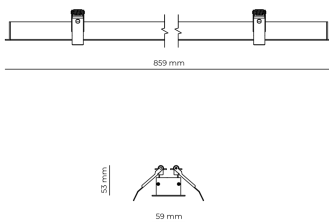

Technical datasheet

WORREC-859-S-840-1-50-WH

Product description

Premium recessed luminaire with precision optics for minimal glare. Ideal for offices, retail spaces and schools where light quality matters. Efficiency up to 141 lm/W, CRI up to 90+, selectable 50° or 80° distribution. Available with DALI control. Lifetime 50,000h, 5-year warranty. Modular sizes 579/859/1139 mm.

LED 220-240 V 50-60 Hz IP20  CE  UGR < 19

Product technical data

Mains voltage	220 - 240V AC, 50/60Hz	Ripple	3 %
Connection method	Screw terminal	Inrush current	8 A
Dimming type	Non-dimmable	Inrush time	48 μs
IP rating	20	Optical system	Lenses
Protection class	I	Optical part material	PMMA
Ambient temperature	0 to +25 °C	Housing material	Aluminium
Light source	LED	Surface finish	Powder coated
Rated luminous flux	3,493 lm	Width	59.00 cm
Connected load	26.43 W	Height	53.00 cm
Luminous efficacy	132.1 lm/W	Length	859.00 cm
		Weight	1.00 kg
		Service lifetime (L80 B10)	50 000 h
		Warranty	5 years

Dimensions

Light distribution