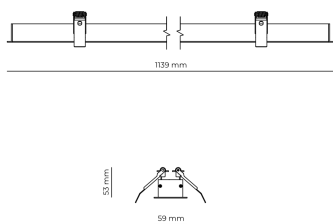

Technical datasheet

WORREC-1139-S-840-1-50-BL

Product description

Premium recessed luminaire with precision optics for minimal glare. Ideal for offices, retail spaces and schools where light quality matters. Efficiency up to 141 lm/W, CRI up to 90+, selectable 50° or 80° distribution. Available with DALI control. Lifetime 50,000h, 5-year warranty. Modular sizes 579/859/1139 mm.

LED 220-240 V 50-60 Hz IP20  CE  UGR < 19

Product technical data

Mains voltage	220 - 240V AC, 50/60Hz
Connection method	Screw terminal
Dimming type	Non-dimmable
IP rating	20
Protection class	I
Ambient temperature	0 to +25 °C
Light source	LED
Rated luminous flux	4,388 lm
Connected load	32.89 W
Luminous efficacy	133.4 lm/W

Ripple	3 %
Inrush current	8 A
Inrush time	48 μs
Optical system	Lenses
Optical part material	PMMA
Housing material	Aluminium
Surface finish	Powder coated
Width	59.00 cm
Height	53.00 cm
Length	1,139.00 cm
Weight	1.00 kg
Service lifetime (L80 B10)	50 000 h
Warranty	5 years

Dimensions

Light distribution