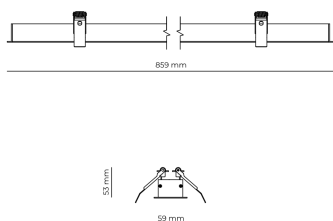

Dimensions