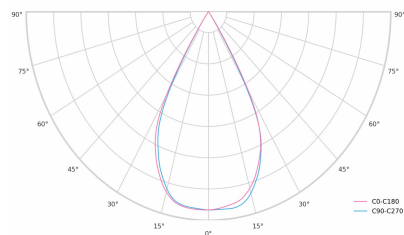

Dimensions

Light distribution

DALI 2

DALI (Digital Addressable Lighting Interface) is an international standard for digital lighting control systems. It enables individual control of each luminaire in the network using digital signals - unlike traditional analog solutions.

Key DALI2 innovations:

- Advanced diagnostic capabilities
- Better fault reporting and device status
- Enhanced scene programming options
- Support for RGB/RGBW and tunable white