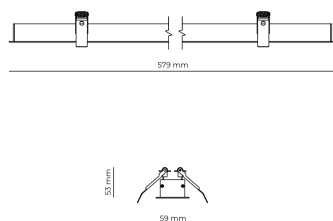

Ripple	3 %
DALI address	1
Standby power	0.50 W
Inrush current	5 A
Inrush time	45 µs
Optical system	Lenses
Optical part material	PMMA
Housing material	Aluminium
Surface finish	Powder coated
Width	59.00 cm
Height	53.00 cm
Length	579.00 cm
Weight	1.00 kg
Service lifetime (L80 B10)	50 000 h
Warranty	5 years

### Dimensions