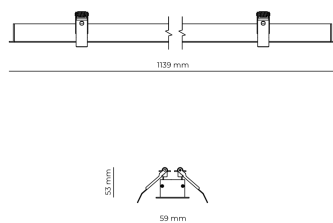

Technical datasheet

WORREC-1139-S-830-1-80-WH

Product description

Premium recessed luminaire with precision optics for minimal glare. Ideal for offices, retail spaces and schools where light quality matters. Efficiency up to 141 lm/W, CRI up to 90+, selectable 50° or 80° distribution. Available with DALI control. Lifetime 50,000h, 5-year warranty. Modular sizes 579/859/1139 mm.

LED 220-240 V 50-60 Hz IP20  CE  UGR < 19

Product technical data

Mains voltage	220 - 240V AC, 50/60Hz
Connection method	Screw terminal
Dimming type	Non-dimmable
IP rating	20
Protection class	I
Ambient temperature	0 to +25 °C
Light source	LED
Rated luminous flux	4,287 lm
Connected load	32.89 W
Luminous efficacy	130.3 lm/W

Ripple	3 %
Inrush current	8 A
Inrush time	48 μs
Optical system	Lenses
Optical part material	PMMA
Housing material	Aluminium
Surface finish	Powder coated
Width	59,00 cm
Height	53,00 cm
Length	1,139,00 cm
Weight	1,00 kg
Service lifetime (L80 B10)	50 000 h
Warranty	5 years

Dimensions

Light distribution