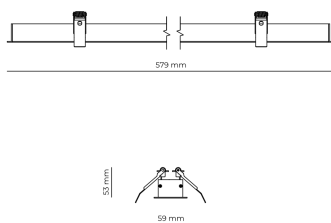

Technical datasheet

WORREC-579-S-830-1-80-WH

Product description

Premium recessed luminaire with precision optics for minimal glare. Ideal for offices, retail spaces and schools where light quality matters. Efficiency up to 141 lm/W, CRI up to 90+, selectable 50° or 80° distribution. Available with DALI control. Lifetime 50,000h, 5-year warranty. Modular sizes 579/859/1139 mm.

LED 220-240 V 50-60 Hz IP20  CE  UGR < 19

Product technical data

Mains voltage	220 - 240V AC, 50/60Hz
Connection method	Screw terminal
Dimming type	Non-dimmable
IP rating	20
Protection class	I
Ambient temperature	0 to +25 °C
Light source	LED
Rated luminous flux	2,274 lm
Connected load	17.99 W
Luminous efficacy	126.4 lm/W

Ripple	3 %
Inrush current	8 A
Inrush time	48 μs
Optical system	Lenses
Optical part material	PMMA
Housing material	Aluminium
Surface finish	Powder coated
Width	59.00 cm
Height	53.00 cm
Length	579.00 cm
Weight	1.00 kg
Service lifetime (L80 B10)	50 000 h
Warranty	5 years

Dimensions

Light distribution