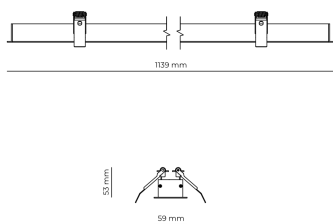

Technical datasheet

WORREC-1139-S-830-1-80-BL

Product description

Premium recessed luminaire with precision optics for minimal glare. Ideal for offices, retail spaces and schools where light quality matters. Efficiency up to 141 lm/W, CRI up to 90+, selectable 50° or 80° distribution. Available with DALI control. Lifetime 50,000h, 5-year warranty. Modular sizes 579/859/1139 mm.

LED 220-240 V 50-60 Hz IP20  CE  UGR < 19

Product technical data

| | |
|---------------------|------------------------|
| Mains voltage | 220 - 240V AC, 50/60Hz |
| Connection method | Screw terminal |
| Dimming type | Non-dimmable |
| IP rating | 20 |
| Protection class | I |
| Ambient temperature | 0 to +25 °C |
| Light source | LED |
| Rated luminous flux | 4,287 lm |
| Connected load | 32.89 W |
| Luminous efficacy | 130.3 lm/W |

| | |
|----------------------------|---------------|
| Ripple | 3 % |
| Inrush current | 8 A |
| Inrush time | 48 µs |
| Optical system | Lenses |
| Optical part material | PMMA |
| Housing material | Aluminium |
| Surface finish | Powder coated |
| Width | 59.00 cm |
| Height | 53.00 cm |
| Length | 1,139.00 cm |
| Weight | 1.00 kg |
| Service lifetime (L80 B10) | 50 000 h |
| Warranty | 5 years |

Dimensions

Light distribution