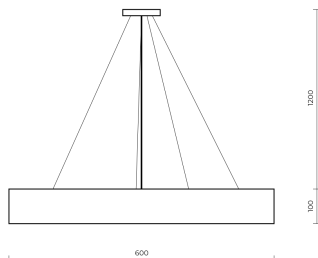

Dimensions