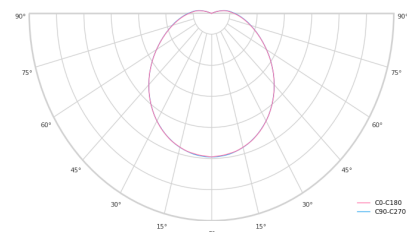

LED 220-240 V IP20   CCT CRI
 50-60Hz 4000 k 80+

Product technical data

Mains voltage	220 - 240V AC, 50/60Hz
Connection method	Plug-in terminal
Dimming type	Non-dimmable
IP rating	20
Protection class	I
Ambient temperature	0 to +25 °C
Light source	LED
Colour temperature	4000k
Color rendering index	80
Rated luminous flux	5,476 lm
Connected load	72.00 W
Luminous efficacy	76.1 lm/W

Optical system	Diffuser
Optical part material	PC
Housing material	Steel
Surface finish	Powder coated
Height	100.00 cm
Diameter	600.00 cm
Weight	4.80 kg
Service lifetime (L80 B10)	50 000 h
Warranty	5 years

Dimensions

Light distribution

Available cable colors