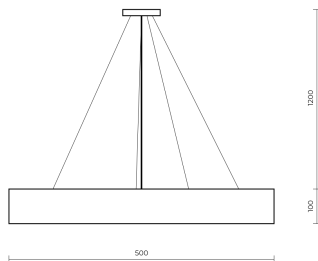

Dimensions