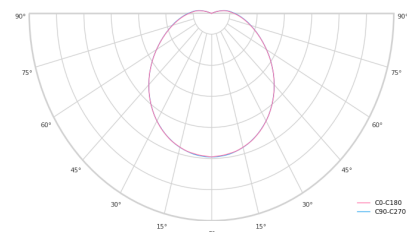

Optical system	Diffuser
Optical part material	PC
Housing material	Steel
Surface finish	Powder coated
Height	100.00 cm
Diameter	500.00 cm
Weight	4.30 kg
Service lifetime (L80 B10)	50 000 h
Warranty	5 years

Dimensions

Light distribution

Available cable colors