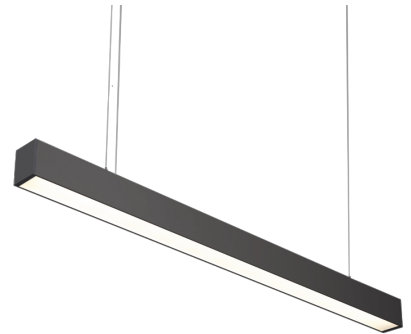

Technical datasheet

BASICSUS-1500-840-2-PD-BL

Product description

Basic linear led luminaire for offices, meeting rooms, corridors and households.

LED 220-240 V 50-60 Hz **IP20**  **CE** **CCT 4000 k** **CRI 80+**

Optical system	Lenses
Optical part material	PC
Housing material	Aluminium
Surface finish	Powder coated
Width	50.00 cm
Height	70.00 cm
Length	1,500.00 cm
Weight	2.00 kg
Service lifetime (L80 B30)	50 000 h
Warranty	3 years

Dimensions

l 1500 mm
 w 50 mm
 h 73 mm

Light distribution