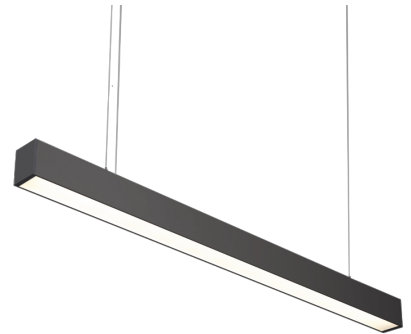

Technical datasheet

BASICSUS-1500-840-1-PD-BL

Product description

Basic linear led luminaire for offices, meeting rooms, corridors and households.

LED 220-240 V 50-60 Hz **IP20**  **CE** **CCT 4000 k** **CRI 80+**

Optical system	Lenses
Optical part material	PC
Housing material	Aluminium
Surface finish	Powder coated
Width	50.00 cm
Height	70.00 cm
Length	1,500.00 cm
Weight	2.00 kg
Service lifetime (L80 B30)	50 000 h
Warranty	3 years

Dimensions

l 1500 mm
 w 50 mm
 h 73 mm

Light distribution