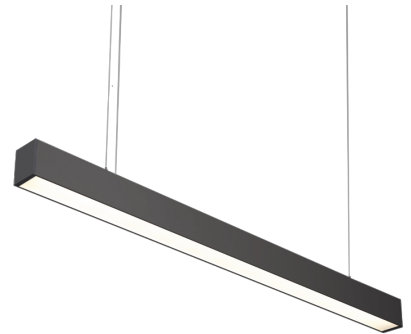

## BASICSUS-1200-840-2-PD-BL

### Product description

Basic linear led luminaire for offices, meeting rooms, corridors and households.

**LED** 220-240 V 50-60 Hz **IP20**  **CE** **CCT 4000 k** **CRI 80+**

Optical system	Lenses
Optical part material	PC
Housing material	Aluminium
Surface finish	Powder coated
Width	50.00 cm
Height	70.00 cm
Length	1,200.00 cm
Weight	1.70 kg
Service lifetime (L80 B30)	50 000 h
Warranty	3 years

### Dimensions

l 1200 mm  
 w 50 mm  
 h 73 mm