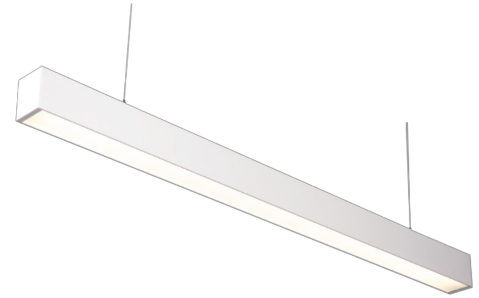

Technical datasheet

BASICSUS-1200-840-1-PD-WH

Product description

Basic linear led luminaire for offices, meeting rooms, corridors and households.

LED 220-240 V 50-60 Hz **IP20**  **CE** **CCT 4000 k** **CRI 80+**

Product technical data

Mains voltage	220 - 240V AC, 50/60Hz
Connection method	Plug-in terminal
Dimming type	Non-dimmable
IP rating	20
Protection class	I
Ambient temperature	0 to +25 °C
Light source	LED
Colour temperature	4000k
Color rendering index	80
Rated luminous flux	3,182 lm
Connected load	26.60 W
Luminous efficacy	119.6 lm/W

Optical system	Lenses
Optical part material	PC
Housing material	Aluminium
Surface finish	Powder coated
Width	50.00 cm
Height	70.00 cm
Length	1,200.00 cm
Weight	1.70 kg
Service lifetime (L80 B30)	50 000 h
Warranty	3 years

Dimensions

l 1200 mm
 w 50 mm
 h 73 mm

Light distribution