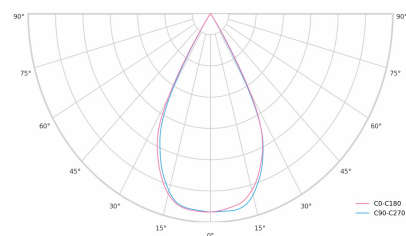

Light distribution