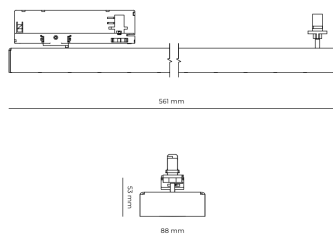

LED 220-240V
50-60Hz **IP20**    **UGR**
< 19 **CCT**
5000 k **CRI**
90+

Product technical data

Mains voltage	220 - 240V AC, 50/60Hz
Connection method	3-phase track adapter
Dimming type	Non-dimmable
IP rating	20
Protection class	II
Ambient temperature	0 to +25 °C
Light source	LED
Colour temperature	5000k
Color rendering index	90
Rated luminous flux	4,386 lm
Connected load	45.80 W
Luminous efficacy	95.8 lm/W

Dimensions

Light distribution