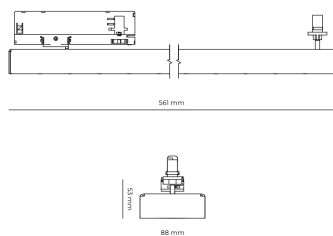

LED 220-240 V IP20    UGR < 19 CCT 5000 k CRI 90+

Product technical data

Mains voltage	220 - 240V AC, 50/60Hz	Ripple	5 %
Connection method	3-phase track adapter	Inrush current	7 A
Dimming type	Non-dimmable	Inrush time	28 μs
IP rating	20	Optical system	Lenses
Protection class	II	Optical part material	PMMA
Ambient temperature	0 to +25 °C	Housing material	Aluminium
Light source	LED	Surface finish	Powder coated
Colour temperature	5000k	Service lifetime (L80 B10)	50 000 h
Color rendering index	90	Warranty	5 years
Rated luminous flux	4,386 lm		
Connected load	45.80 W		
Luminous efficacy	95.8 lm/W		

Dimensions

Light distribution