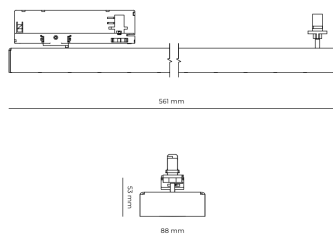

LED 220-240V 50-60Hz **IP20**    **UGR < 19** **CCT 4000 k** **CRI 90+**

Product technical data

Mains voltage	220 - 240V AC, 50/60Hz
Connection method	3-phase track adapter
Dimming type	Non-dimmable
IP rating	20
Protection class	II
Ambient temperature	0 to +25 °C
Light source	LED
Colour temperature	4000k
Color rendering index	90
Rated luminous flux	3,218 lm
Connected load	33.28 W
Luminous efficacy	96.7 lm/W

Dimensions

Light distribution