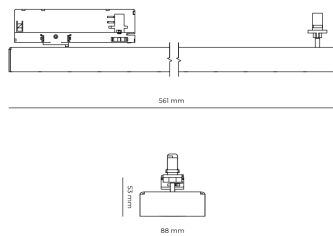

LED 220-240 V 50-60Hz **IP20** **UGR < 19** **CCT 3000 k** **CRI 90+**

Product technical data

Mains voltage	220 - 240V AC, 50/60Hz	Ripple	5 %
Connection method	3-phase track adapter	Inrush current	7 A
Dimming type	Non-dimmable	Inrush time	28 µs
IP rating	20	Optical system	Lenses
Protection class	II	Optical part material	PMMA
Ambient temperature	0 to +25 °C	Housing material	Aluminium
Light source	LED	Surface finish	Powder coated
Colour temperature	3000k	Service lifetime (L80 B10)	50 000 h
Color rendering index	90	Warranty	5 years
Rated luminous flux	3,336 lm		
Connected load	37.90 W		
Luminous efficacy	88.0 lm/W		

Dimensions

Light distribution