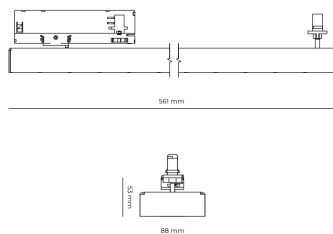

LED 220-240V 50-60Hz **IP20**    **UGR < 19** **CCT 3000 k** **CRI 90+**

Product technical data

Mains voltage	220 - 240V AC, 50/60Hz
Connection method	3-phase track adapter
Dimming type	Non-dimmable
IP rating	20
Protection class	II
Ambient temperature	0 to +25 °C
Light source	LED
Colour temperature	3000k
Color rendering index	90
Rated luminous flux	3,011 lm
Connected load	33.28 W
Luminous efficacy	90.5 lm/W

Ripple	5 %
Inrush current	7 A
Inrush time	28 μs
Optical system	Lenses
Optical part material	PMMA
Housing material	Aluminium
Surface finish	Powder coated
Service lifetime (L80 B10)	50 000 h
Warranty	5 years

Dimensions

Light distribution