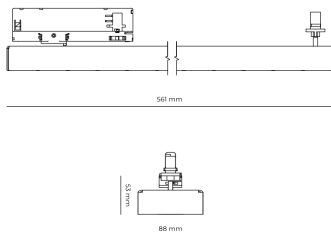

LED 220-240 V 50-60Hz **IP20** **UGR < 19** **CCT 3000 k** **CRI 90+**

Product technical data

Mains voltage	220 - 240V AC, 50/60Hz
Connection method	3-phase track adapter
Dimming type	Non-dimmable
IP rating	20
Protection class	II
Ambient temperature	0 to +25 °C
Light source	LED
Colour temperature	3000k
Color rendering index	90
Rated luminous flux	2,180 lm
Connected load	22.72 W
Luminous efficacy	96.0 lm/W

Ripple	5 %
Inrush current	7 A
Inrush time	28 µs
Optical system	Lenses
Optical part material	PMMA
Housing material	Aluminium
Surface finish	Powder coated
Width	44.00 cm
Height	53.00 cm
Length	1,122.00 cm
Weight	2.80 kg
Service lifetime (L80 B10)	50 000 h
Warranty	5 years

Dimensions

Light distribution