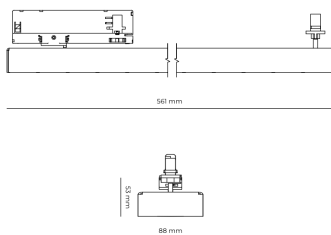

Ripple	5 %
Inrush current	7 A
Inrush time	28 µs
Optical system	Lenses
Optical part material	PMMA
Housing material	Aluminium
Surface finish	Powder coated
Width	44.00 cm
Height	53.00 cm
Length	1,122.00 cm
Weight	2.80 kg
Service lifetime (L80 B10)	50 000 h
Warranty	5 years

### Dimensions