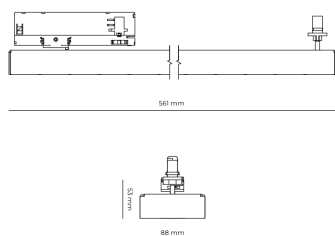

**Light source** LED  
**Colour temperature** 4000k  
**Color rendering index** 80  
**Rated luminous flux** 4,625 lm  
**Connected load** 42.60 W  
**Luminous efficacy** 108.6 lm/W

**Ripple** 5 %  
**Inrush current** 7 A  
**Inrush time** 28 μs  
**Optical system** Lenses  
**Optical part material** PMMA  
**Housing material** Aluminium  
**Surface finish** Powder coated

### Dimensions