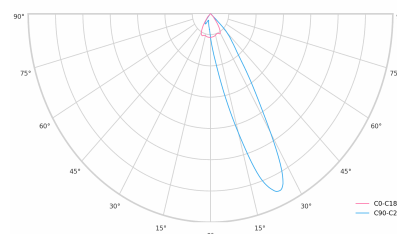

Light distribution