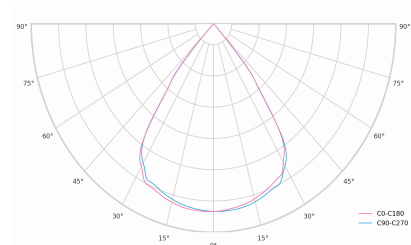

Light distribution