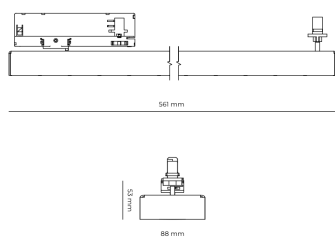

Light source LED
Colour temperature 4000k
Color rendering index 80
Rated luminous flux 3,582 lm
Connected load 25.97 W
Luminous efficacy 137.9 lm/W

Ripple 5 %
Inrush current 7 A
Inrush time 28 µs
Optical system Lenses
Optical part material PMMA
Housing material Aluminium
Surface finish Powder coated

Width 44.00 cm
Height 53.00 cm
Length 1,122.00 cm
Weight 2.80 kg

Service lifetime (L80 B10) 50 000 h
Warranty 5 years

Dimensions

Light distribution