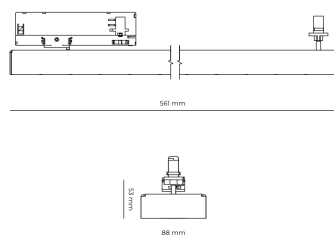

Dimensions