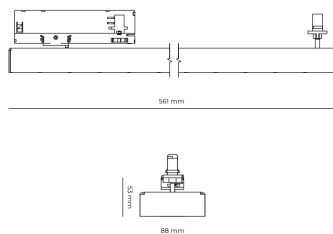

Ripple	3 %
DALI address	1
Standby power	0.25 W
Inrush current	18 A
Inrush time	104 µs
Optical system	Lenses
Optical part material	PMMA
Housing material	Aluminium
Surface finish	Powder coated
Width	44.00 cm
Height	53.00 cm
Length	1,122.00 cm
Weight	2.80 kg
Service lifetime (L80 B10)	50 000 h
Warranty	5 years

### Dimensions