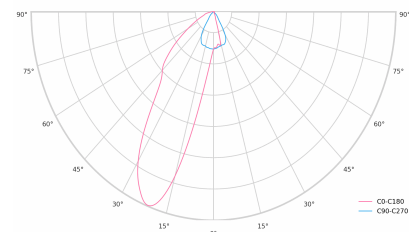

Light distribution