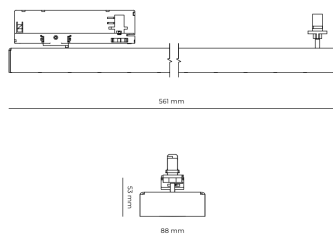

LED 220-240V 50-60Hz **IP20**    **UGR < 19** **CCT 3000 k** **CRI 80+**

Product technical data

Mains voltage	220 - 240V AC, 50/60Hz
Connection method	3-phase track adapter
Dimming type	Non-dimmable
IP rating	20
Protection class	II
Ambient temperature	0 to +25 °C
Light source	LED
Colour temperature	3000k
Color rendering index	80
Rated luminous flux	2,923 lm
Connected load	25.97 W
Luminous efficacy	112.6 lm/W

Ripple	5 %
Inrush current	7 A
Inrush time	28 µs
Optical system	Lenses
Optical part material	PMMA
Housing material	Aluminium
Surface finish	Powder coated
Width	44.00 cm
Height	53.00 cm
Length	1,122.00 cm
Weight	2.80 kg
Service lifetime (L80 B10)	50 000 h
Warranty	5 years

Dimensions

Light distribution