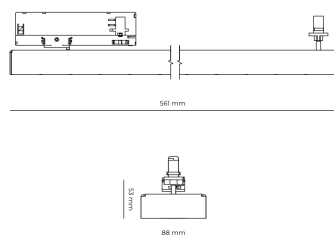

LED 220-240V IP20    UGR < 19 CCT 5000 k CRI 90+

Product technical data

Mains voltage	220 - 240V AC, 50/60Hz
Connection method	3-phase track adapter
Dimming type	Non-dimmable
IP rating	20
Protection class	II
Ambient temperature	0 to +25 °C
Light source	LED
Colour temperature	5000k
Color rendering index	90
Rated luminous flux	3,983 lm
Connected load	40.68 W
Luminous efficacy	97.9 lm/W

Ripple	5 %
Inrush current	7 A
Inrush time	28 μs
Optical system	Lenses
Optical part material	PMMA
Housing material	Aluminium
Surface finish	Powder coated
Service lifetime (L80 B10)	50 000 h
Warranty	5 years

Dimensions

Light distribution