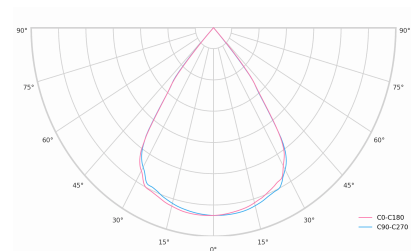

Light distribution