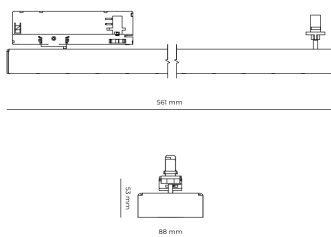

Dimensions