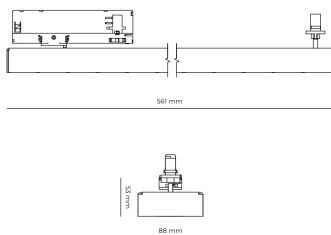

LED 220-240 V 50-60Hz IP20    UGR < 19 CCT 5000 k CRI 90+

Product technical data

Mains voltage	220 - 240V AC, 50/60Hz	Ripple	5 %
Connection method	3-phase track adapter	Inrush current	7 A
Dimming type	Non-dimmable	Inrush time	28 μs
IP rating	20	Optical system	Lenses
Protection class	II	Optical part material	PMMA
Ambient temperature	0 to +25 °C	Housing material	Aluminium
Light source	LED	Surface finish	Powder coated
Colour temperature	5000k	Width	44.00 cm
Color rendering index	90	Height	53.00 cm
Rated luminous flux	3,514 lm	Length	1,122.00 cm
Connected load	27.57 W	Weight	2.80 kg
Luminous efficacy	127.5 lm/W	Service lifetime (L80 B10)	50 000 h
		Warranty	5 years

Dimensions

Light distribution