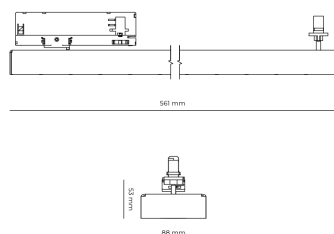

Dimensions