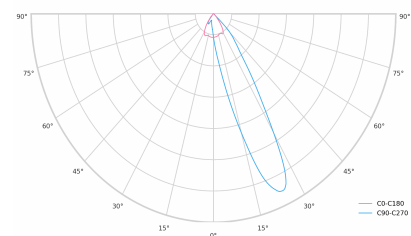

Light distribution