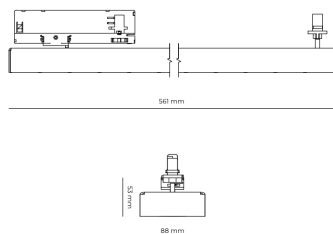

Dimensions