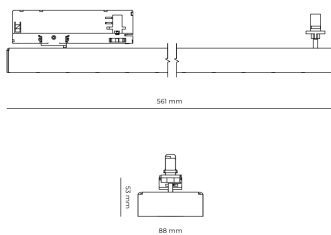

### Product technical data

Mains voltage	220 - 240V AC, 50/60Hz	Ripple	5 %
Connection method	3-phase track adapter	Inrush current	7 A
Dimming type	Non-dimmable	Inrush time	28 μs
IP rating	20	Optical system	Lenses
Protection class	II	Optical part material	PMMA
Ambient temperature	0 to +25 °C	Housing material	Aluminium
Light source	LED	Surface finish	Powder coated
Colour temperature	3000k	Width	44.00 cm
Color rendering index	90	Height	53.00 cm
Rated luminous flux	2,611 lm	Length	1,122.00 cm
Connected load	22.72 W	Weight	2.80 kg
Luminous efficacy	114.9 lm/W	Service lifetime (L80 B10)	50 000 h
		Warranty	5 years

### Dimensions