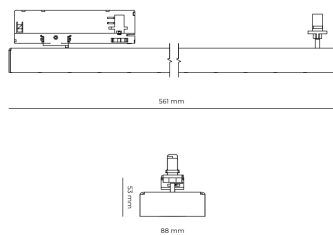

### Product technical data

Mains voltage	220 - 240V AC, 50/60Hz	Ripple	5 %
Connection method	3-phase track adapter	Inrush current	7 A
Dimming type	Non-dimmable	Inrush time	28 μs
IP rating	20	Optical system	Lenses
Protection class	II	Optical part material	PMMA
Ambient temperature	0 to +25 °C	Housing material	Aluminium
Light source	LED	Surface finish	Powder coated
Colour temperature	3000k	Width	44.00 cm
Color rendering index	90	Height	53.00 cm
Rated luminous flux	2,544 lm	Length	1,122.00 cm
Connected load	22.72 W	Weight	2.80 kg
Luminous efficacy	112.0 lm/W	Service lifetime (L80 B10)	50 000 h
		Warranty	5 years

### Dimensions