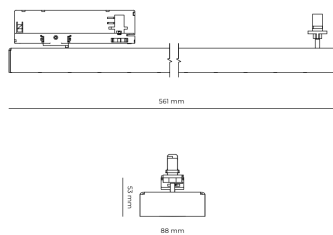

LED 220-240 V IP20    UGR < 19 CCT 5000 k CRI 80+

Product technical data

Mains voltage	220 - 240V AC, 50/60Hz	Ripple	5 %
Connection method	3-phase track adapter	Inrush current	7 A
Dimming type	Non-dimmable	Inrush time	28 μs
IP rating	20	Optical system	Lenses
Protection class	II	Optical part material	PMMA
Ambient temperature	0 to +25 °C	Housing material	Aluminium
Light source	LED	Surface finish	Powder coated
Colour temperature	5000k	Width	44.00 cm
Color rendering index	80	Height	53.00 cm
Rated luminous flux	3,070 lm	Length	1,122.00 cm
Connected load	25.97 W	Weight	2.80 kg
Luminous efficacy	118.2 lm/W	Service lifetime (L80 B10)	50 000 h
		Warranty	5 years

Dimensions

Light distribution