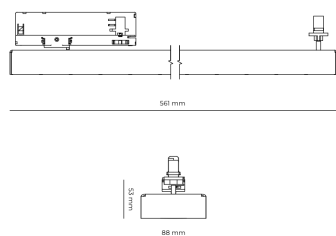

LED 220-240 V 50-60Hz **IP20**    **UGR < 19** **CCT 4000 k** **CRI 80+**

Product technical data

Mains voltage	220 - 240V AC, 50/60Hz
Connection method	3-phase track adapter
Dimming type	Non-dimmable
IP rating	20
Protection class	II
Ambient temperature	0 to +25 °C
Light source	LED
Colour temperature	4000k
Color rendering index	80
Rated luminous flux	5,010 lm
Connected load	42.60 W
Luminous efficacy	117.6 lm/W

Dimensions

Light distribution