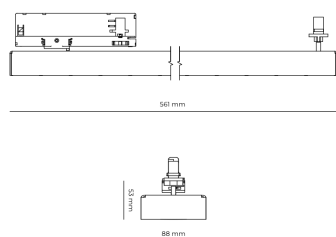

**Light source** LED  
**Colour temperature** 4000k  
**Color rendering index** 80  
**Rated luminous flux** 3,070 lm  
**Connected load** 25.97 W  
**Luminous efficacy** 118.2 lm/W

**Ripple** 5 %  
**Inrush current** 7 A  
**Inrush time** 28 μs  
**Optical system** Lenses  
**Optical part material** PMMA  
**Housing material** Aluminium  
**Surface finish** Powder coated

**Width** 44.00 cm  
**Height** 53.00 cm  
**Length** 1,122.00 cm  
**Weight** 2.80 kg

**Service lifetime (L80 B10)** 50 000 h  
**Warranty** 5 years

### Dimensions