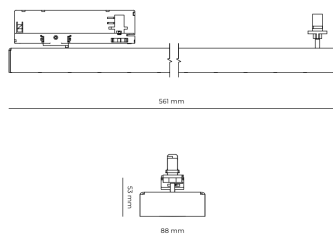

Dimensions