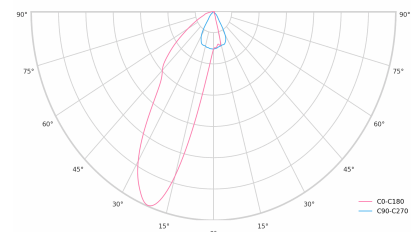

Light distribution