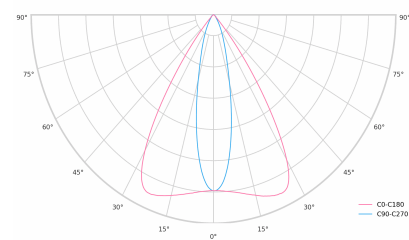

Light distribution