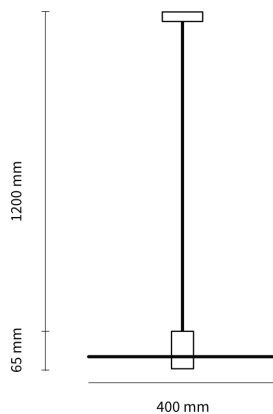

Technical datasheet

SIMAC-S--WH-

Product description

Simple acoustic is a classic, but at the same time original noise-reducing lighting. The thin disc made of soft acoustic material offers elegant decorative light, which is the perfect complement to any environment.

E27 220-240V
50-60Hz **IP20**  

Product technical data

Mains voltage	220 - 240V AC, 50/60Hz
Connection method	Plug-in terminal
Socket	E27 (max. 15W)
IP rating	20
Protection class	I
Light source	Light bulb

Housing material	Plastic
Height	65.00 cm
Diameter	400.00 cm
Weight	0.80 kg
Warranty	5 years

Dimensions

Available cable colors**Available felt colors**