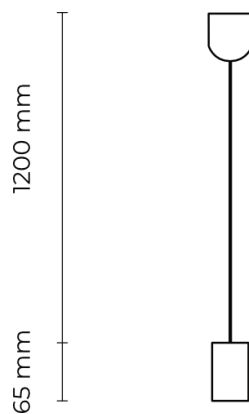

## Simple-3,0m-WH-

### Product description

ARLI Simple luminaires excel in their precise design and fabric quality. The offer includes 2 color versions of the luminaire body (black, white), which complements the 16 color versions of the textile cable, thus meeting all your expectations in adapting the luminaires to your ideas. The length of the lamp is 1.2 m.

### Product technical data

Mains voltage	220 - 240V AC, 50/60Hz	Housing material	Plastic
Connection method	Plug-in terminal	Width	40.00 cm
Socket	E27 (max. 15W)	Height	40.00 cm
IP rating	20	Length	3,000.00 cm
Ambient temperature	0 to +25 °C	Weight	0.40 kg
Light source	Light bulb	Warranty	3 years

### Dimensions

**Available cable colors**